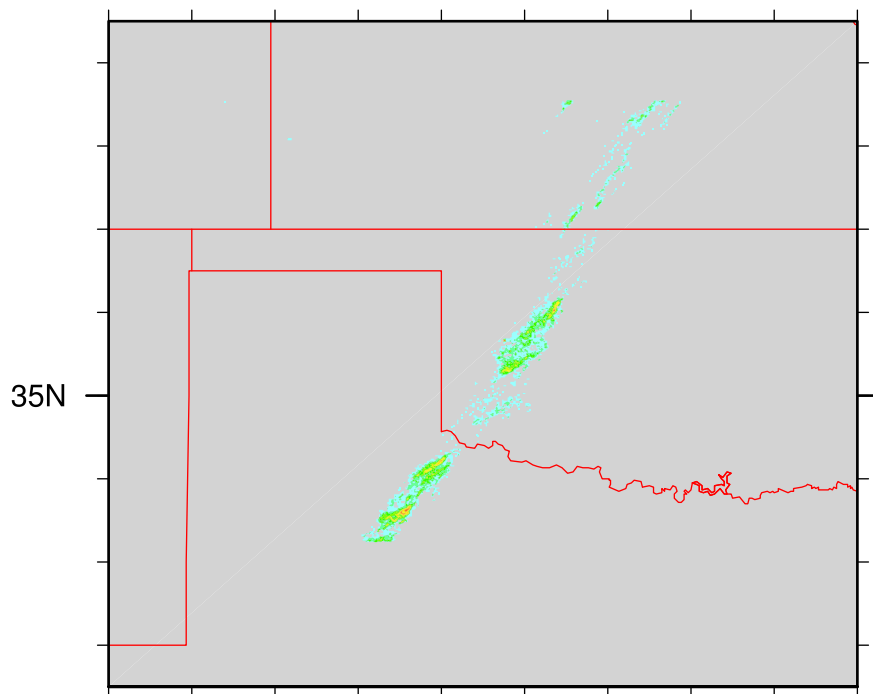

# RCM2-82nmc03, Starting 19821121

Precipitation mm/day

0 20 40