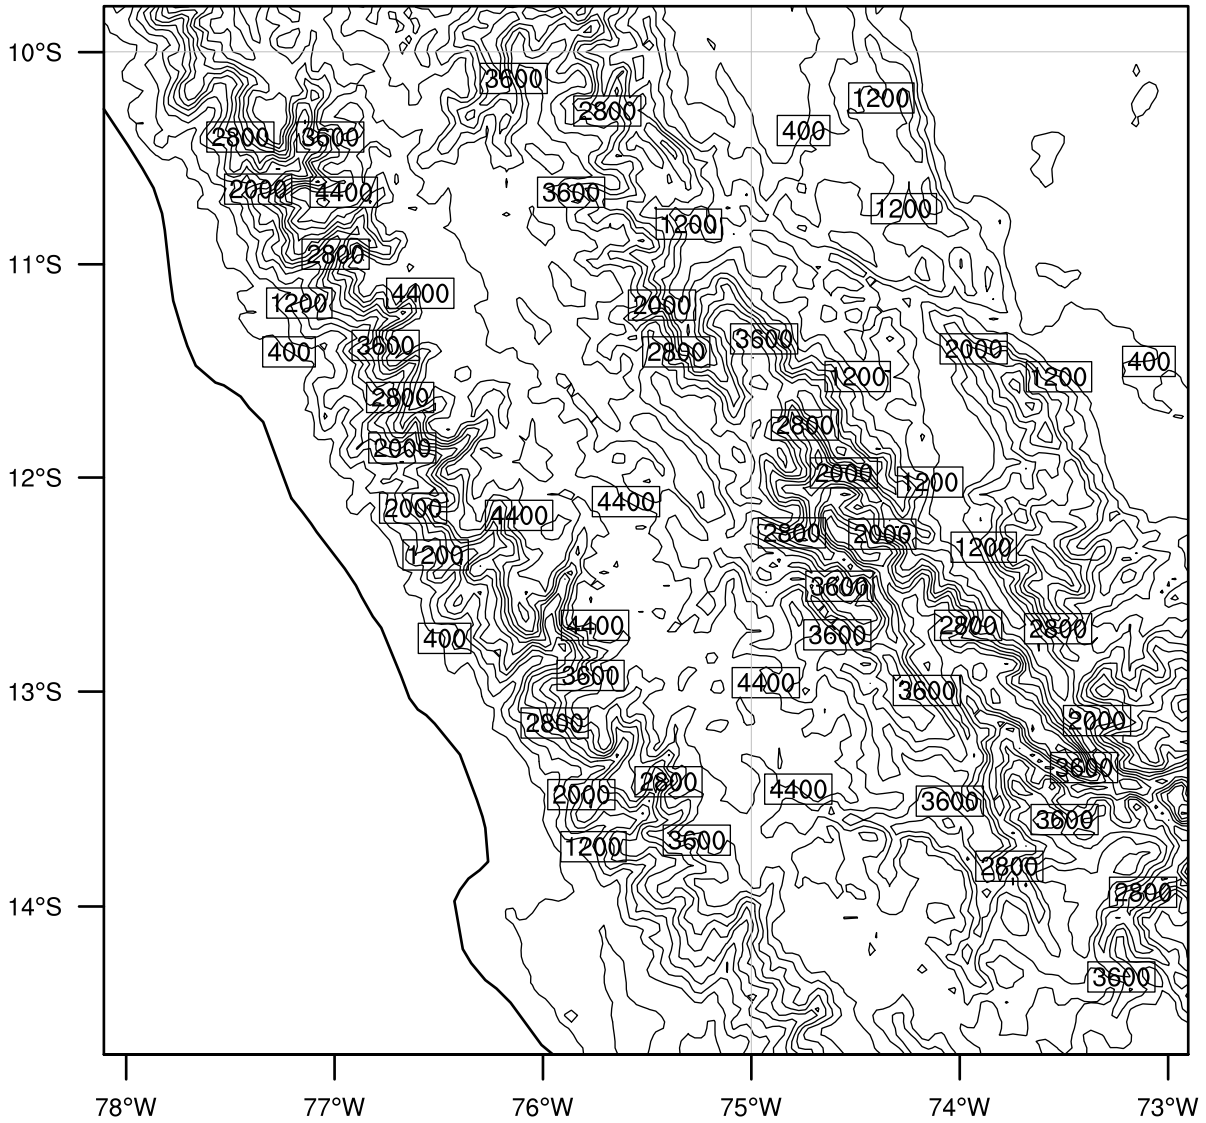

Topography height (meters MSL)

Topography height Contours: 400 to 4800 by 400

Zoomed in plot

Init: 0000-00-00_00:00:00

Topography height (meters MSL)