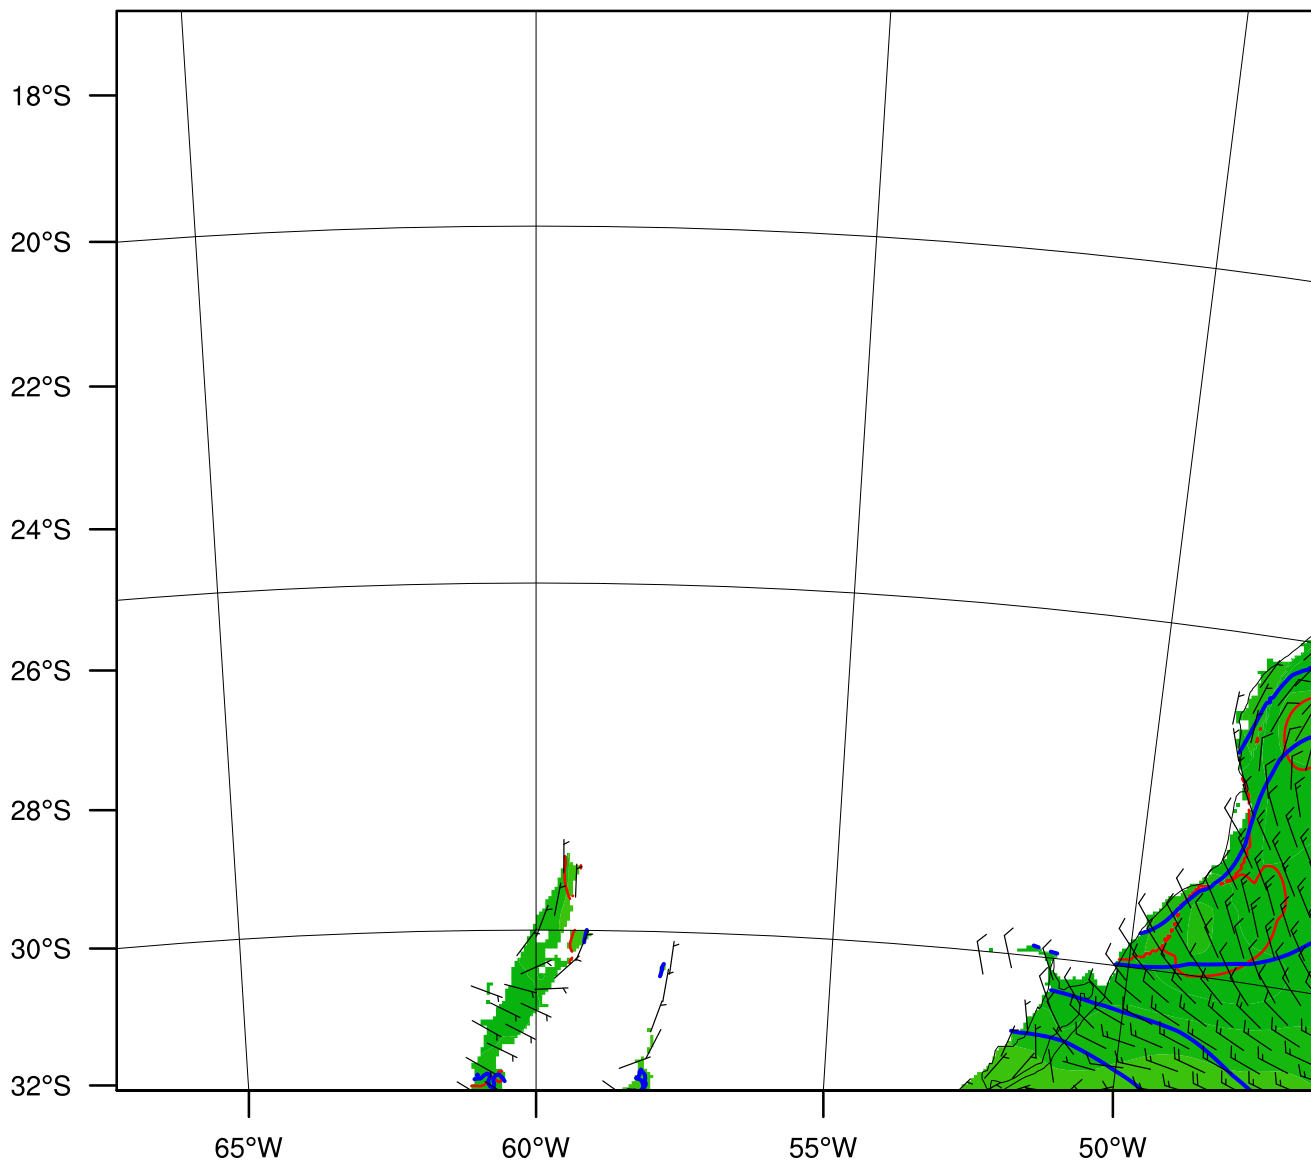

# REAL-TIME WRF

Init: 2008-05-22\_00:00:00  
Valid: 2008-05-22\_00:00:00

Relative Humidity (%) at 50 hPa  
Temperature (C) at 50 hPa  
Pressure (hPa) at 50 hPa  
Wind (kts) at 50 hPa

Pressure Contours: 1001 to 1009 by 1

Temperature Contours: 20 to 35 by 5

Relative Humidity (%)