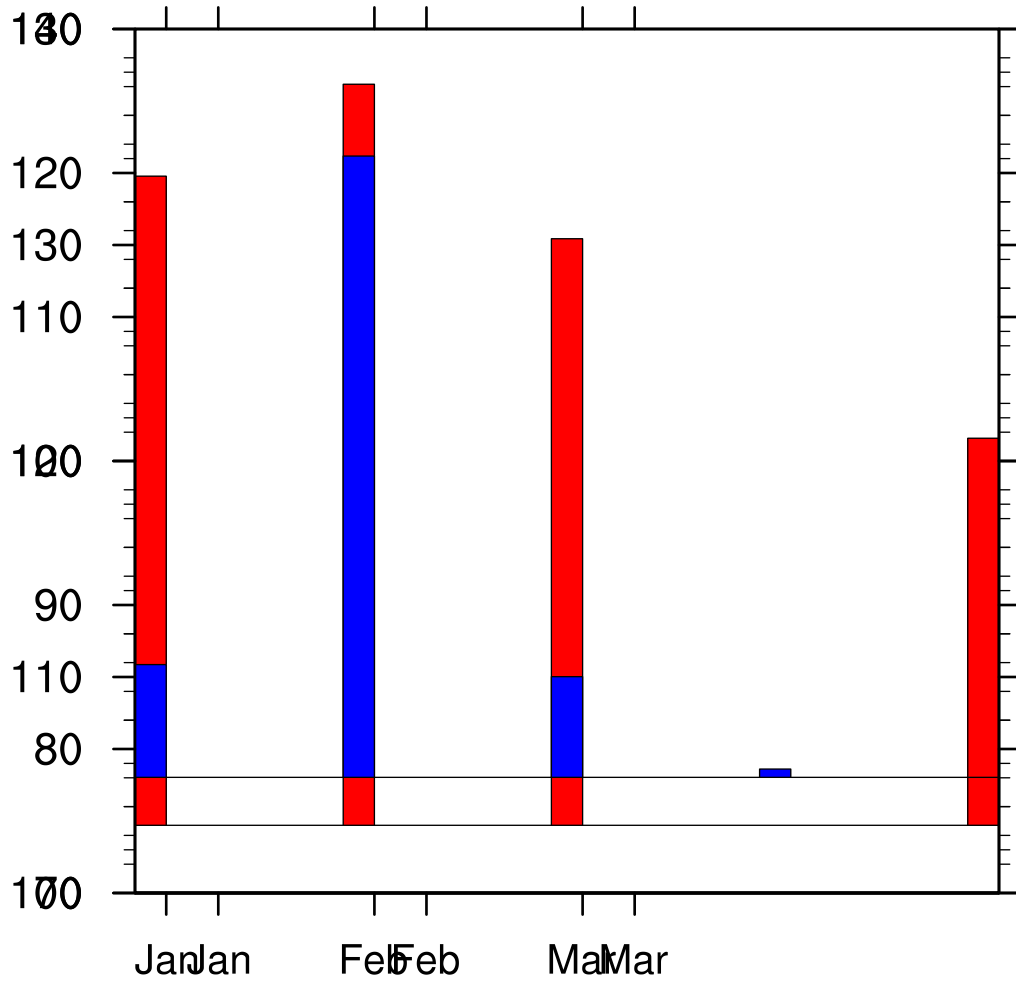

Trial Lake 40.68 N 110.95W elev 9945 ft

■ SNOTEL

■ WRF