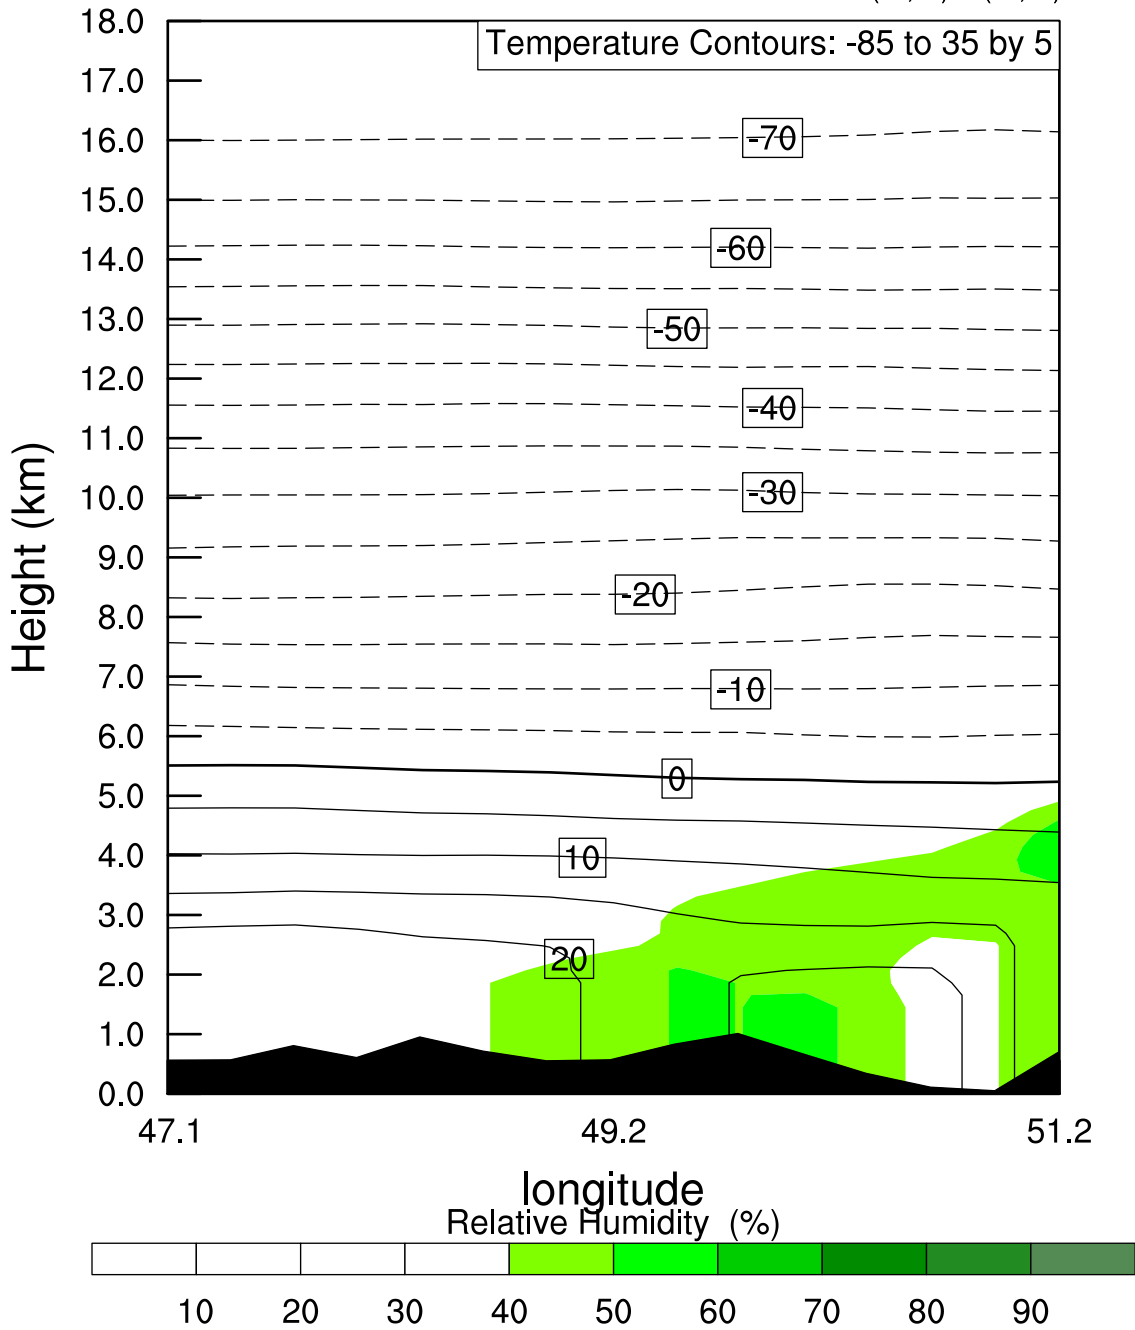

Terrain Height (m)

0 400 800 1200 1600 2000 2400 2800 3200 3600 4000 4400 4800

REAL-TIME WRF

Init: 2018-08-22_00:00:00

Valid: 2018-08-22_00:00:00

Relative Humidity (%)
Temperature (C)
Main

Cross-Section: (39,71) to (53,76)

REAL-TIME WRF

Init: 2018-08-22_00:00:00

Valid: 2018-08-23_00:00:00

Relative Humidity (%)
Temperature (C)
Main

Cross-Section: (39,71) to (53,76)

REAL-TIME WRF

Init: 2018-08-22_00:00:00

Valid: 2018-08-24_00:00:00

Relative Humidity (%)
Temperature (C)
Main

Cross-Section: (39,71) to (53,76)

REAL-TIME WRF

Init: 2018-08-22_00:00:00

Valid: 2018-08-25_00:00:00

Relative Humidity (%)
Temperature (C)
Main

Cross-Section: (39,71) to (53,76)

REAL-TIME WRF

Init: 2018-08-22_00:00:00

Valid: 2018-08-26_00:00:00

Relative Humidity (%)
Temperature (C)
Main

Cross-Section: (39,71) to (53,76)