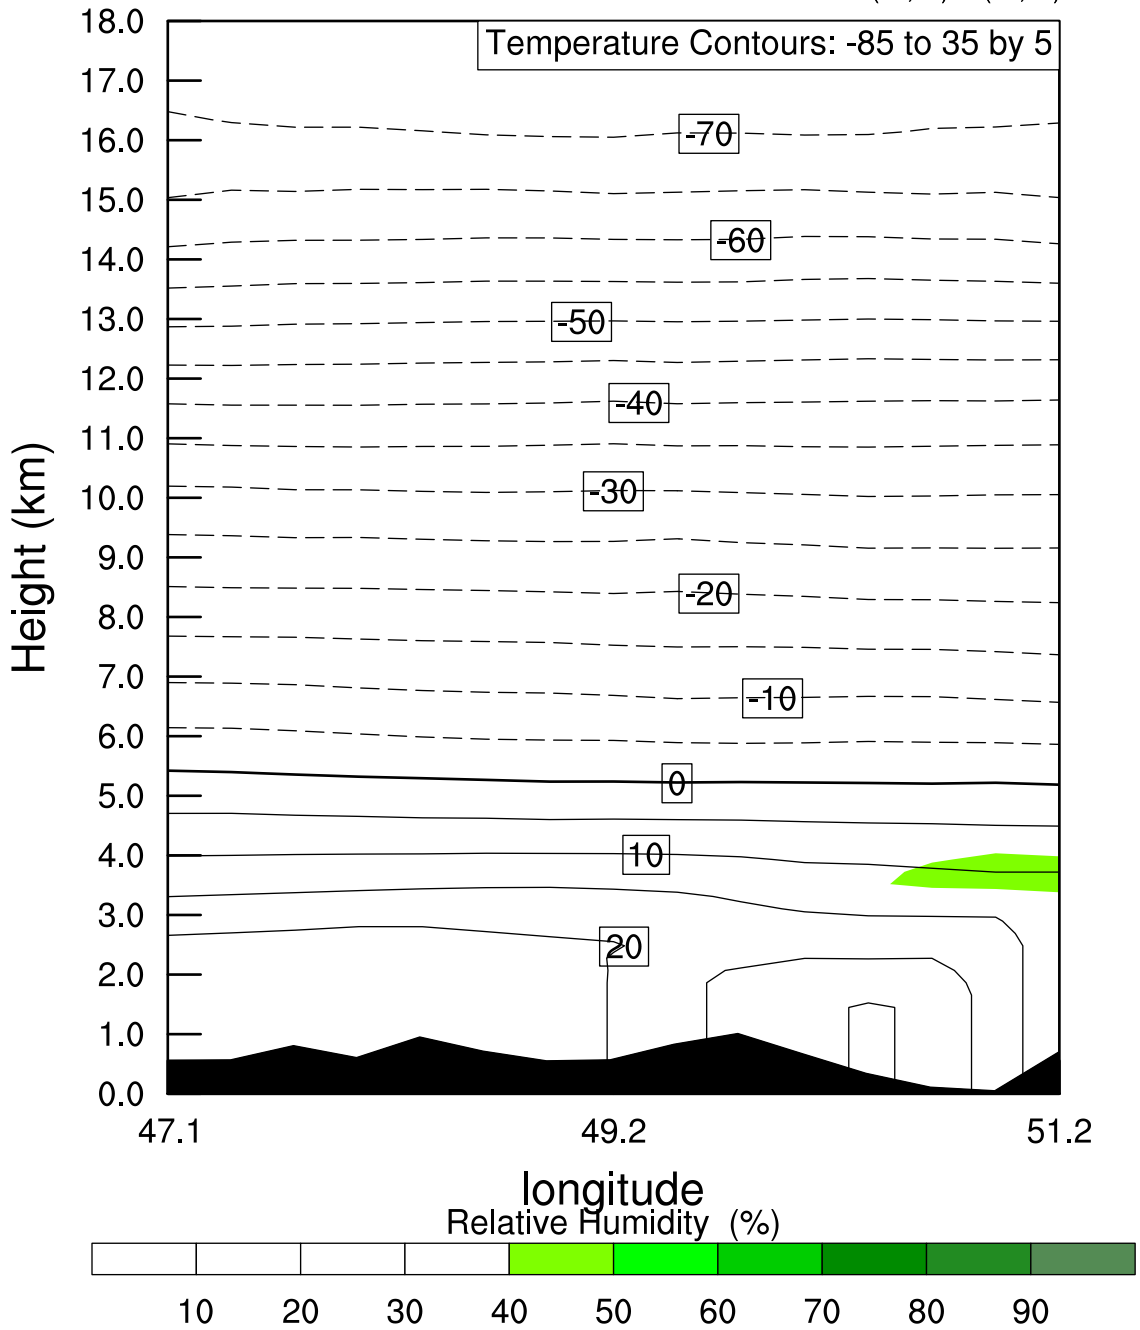

Terrain Height (m)

0 400 800 1200 1600 2000 2400 2800 3200 3600 4000 4400 4800

REAL-TIME WRF

Init: 2018-08-22_00:00:00

Valid: 2018-08-22_00:00:00

Relative Humidity (%)
Temperature (C)
Main

Cross-Section: (39,71) to (53,76)

REAL-TIME WRF

Init: 2018-08-22_00:00:00

Valid: 2018-08-23_00:00:00

Relative Humidity (%)
Temperature (C)
Main

Cross-Section: (39,71) to (53,76)

REAL-TIME WRF

Init: 2018-08-22_00:00:00

Valid: 2018-08-24_00:00:00

Relative Humidity (%)
Temperature (C)
Main

Cross-Section: (39,71) to (53,76)

REAL-TIME WRF

Init: 2018-08-22_00:00:00

Valid: 2018-08-25_00:00:00

Relative Humidity (%)
Temperature (C)
Main

Cross-Section: (39,71) to (53,76)

REAL-TIME WRF

Init: 2018-08-22_00:00:00

Valid: 2018-08-26_00:00:00

Relative Humidity (%)
Temperature (C)
Main

Cross-Section: (39,71) to (53,76)