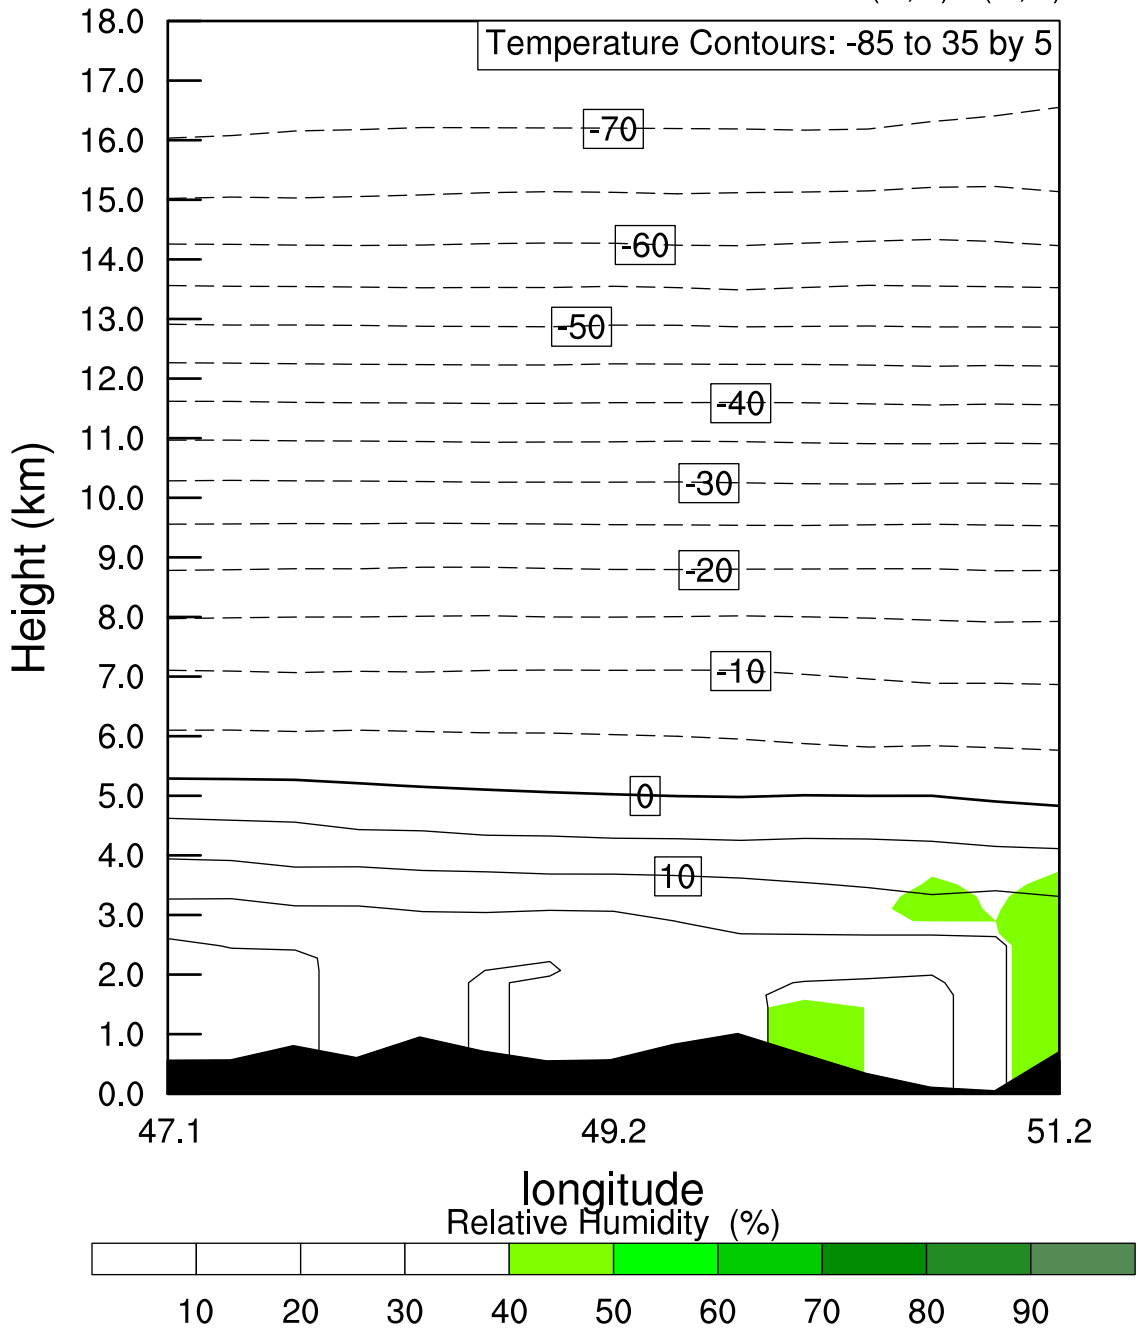

Terrain Height (m)

0 400 800 1200 1600 2000 2400 2800 3200 3600 4000 4400 4800

REAL-TIME WRF

Init: 2018-08-22_00:00:00

Valid: 2018-08-22_00:00:00

Relative Humidity (%)
Temperature (C)
Main

Cross-Section: (39,71) to (53,76)

REAL-TIME WRF

Init: 2018-08-22_00:00:00

Valid: 2018-08-23_00:00:00

Relative Humidity (%)
Temperature (C)
Main

Cross-Section: (39,71) to (53,76)

REAL-TIME WRF

Init: 2018-08-22_00:00:00

Valid: 2018-08-24_00:00:00

Relative Humidity (%)
Temperature (C)
Main

Cross-Section: (39,71) to (53,76)

REAL-TIME WRF

Init: 2018-08-22_00:00:00

Valid: 2018-08-25_00:00:00

Relative Humidity (%)
Temperature (C)
Main

Cross-Section: (39,71) to (53,76)

REAL-TIME WRF

Init: 2018-08-22_00:00:00

Valid: 2018-08-26_00:00:00

Relative Humidity (%)
Temperature (C)
Main

Cross-Section: (39,71) to (53,76)