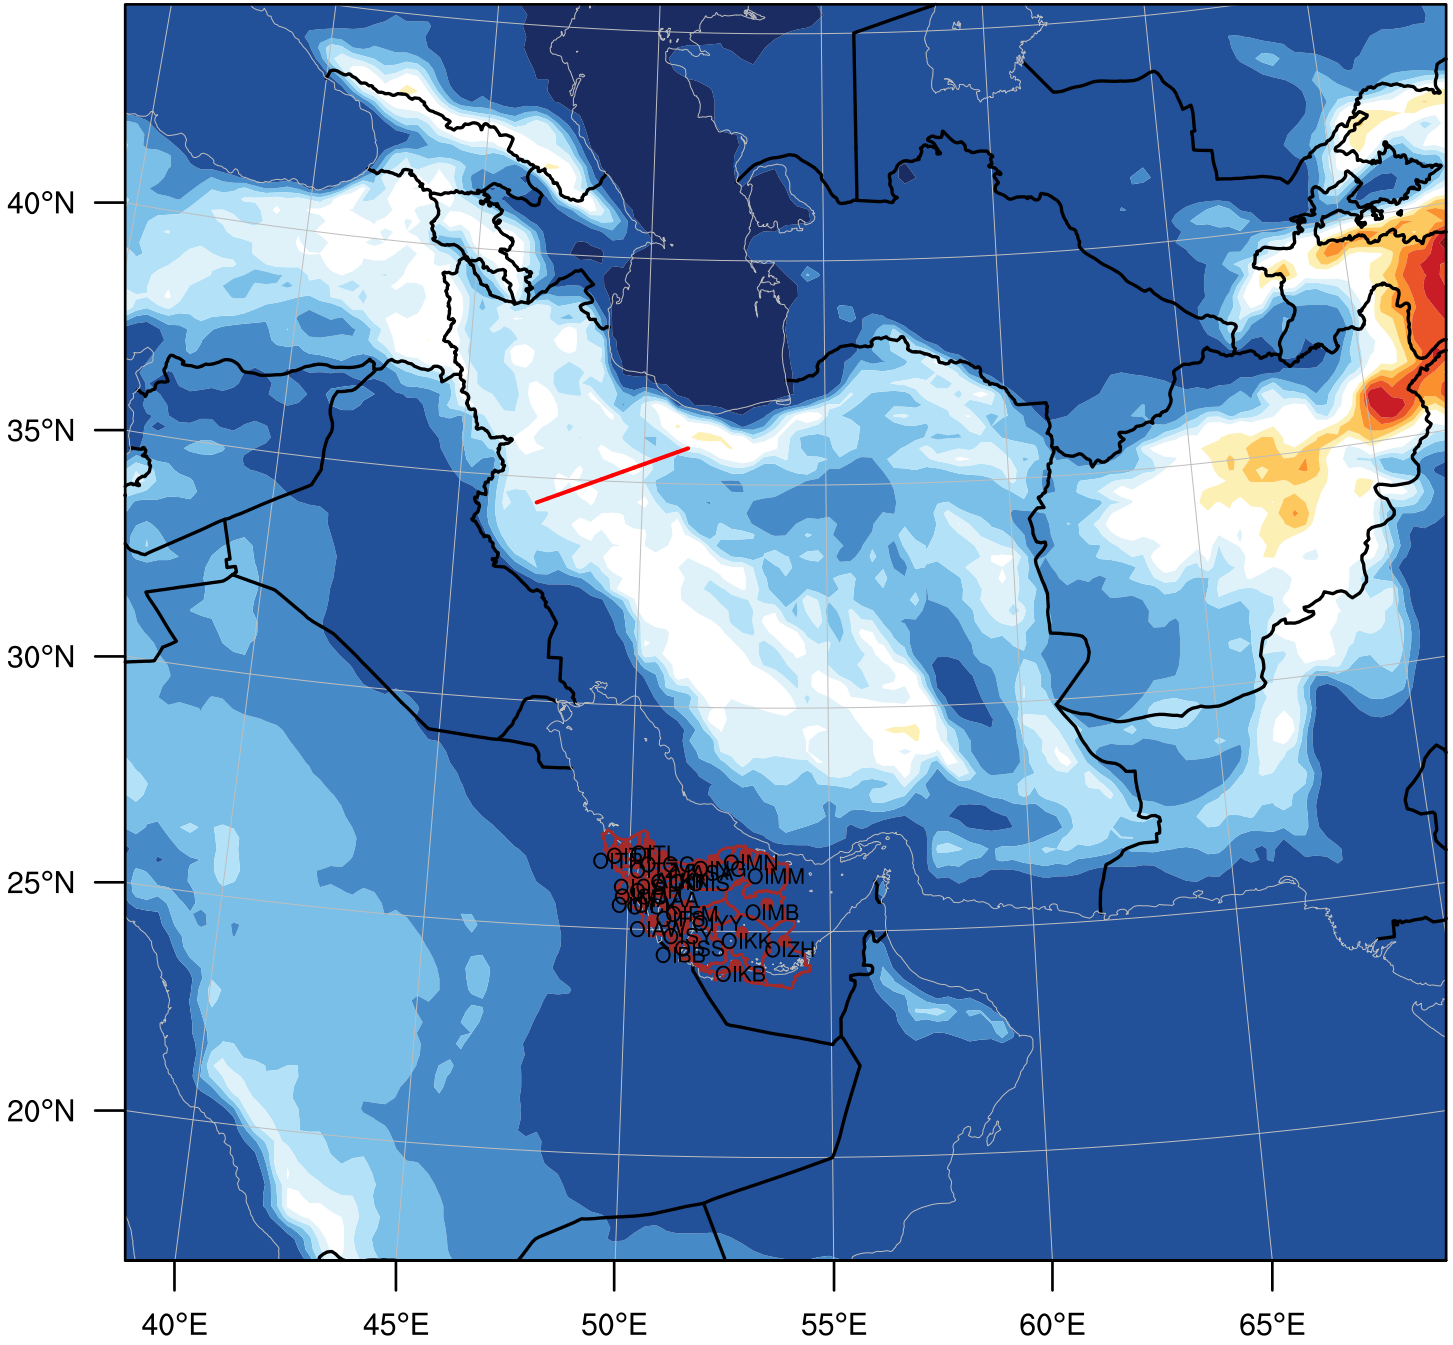

Terrain Height (m)

0 400 800 1200 1600 2000 2400 2800 3200 3600 4000 4400 4800

REAL-TIME WRF

Init: 2018-08-22_00:00:00

Valid: 2018-08-22_00:00:00

Relative Humidity (%)
Temperature (C)
Main

Cross-Section: (39,71) to (53,76)

REAL-TIME WRF

Init: 2018-08-22_00:00:00

Valid: 2018-08-23_00:00:00

Relative Humidity (%)
Temperature (C)
Main

Cross-Section: (39,71) to (53,76)

REAL-TIME WRF

Init: 2018-08-22_00:00:00

Valid: 2018-08-24_00:00:00

Relative Humidity (%)
Temperature (C)
Main

Cross-Section: (39,71) to (53,76)

REAL-TIME WRF

Init: 2018-08-22_00:00:00

Valid: 2018-08-25_00:00:00

Relative Humidity (%)
Temperature (C)
Main

Cross-Section: (39,71) to (53,76)

REAL-TIME WRF

Init: 2018-08-22_00:00:00

Valid: 2018-08-26_00:00:00

Relative Humidity (%)
Temperature (C)
Main

Cross-Section: (39,71) to (53,76)