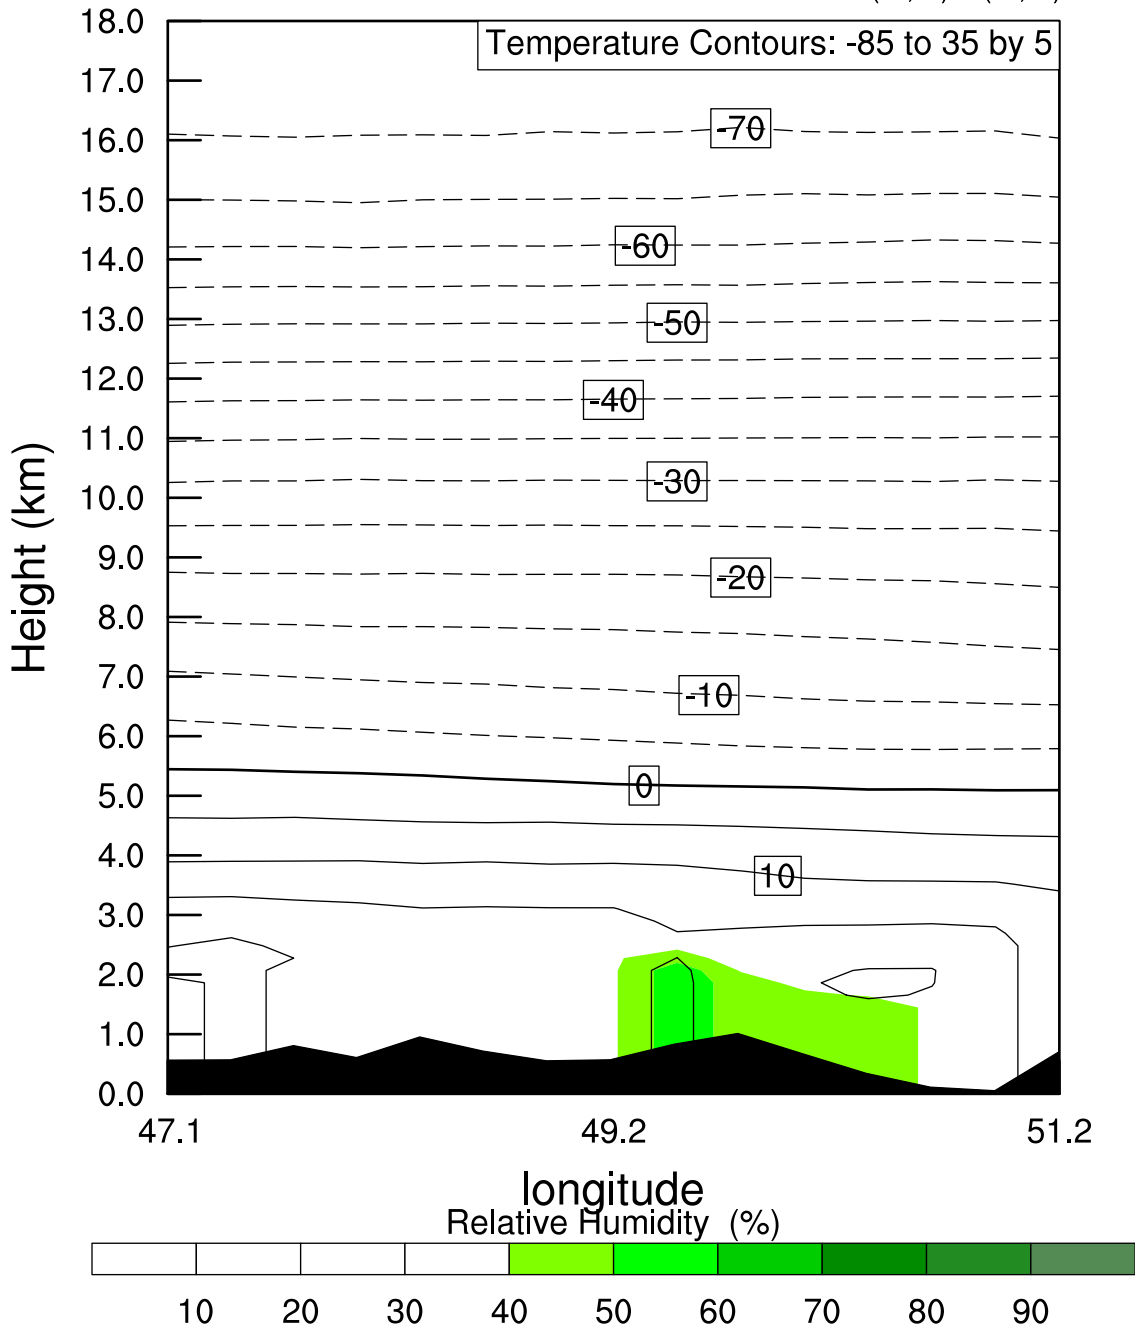

Terrain Height (m)

0 400 800 1200 1600 2000 2400 2800 3200 3600 4000 4400 4800

REAL-TIME WRF

Init: 2018-08-22_00:00:00

Valid: 2018-08-22_00:00:00

Relative Humidity (%)
Temperature (C)
Main

Cross-Section: (39,71) to (53,76)

REAL-TIME WRF

Init: 2018-08-22_00:00:00

Valid: 2018-08-23_00:00:00

Relative Humidity (%)
Temperature (C)
Main

Cross-Section: (39,71) to (53,76)

REAL-TIME WRF

Init: 2018-08-22_00:00:00

Valid: 2018-08-24_00:00:00

Relative Humidity (%)
Temperature (C)
Main

Cross-Section: (39,71) to (53,76)

REAL-TIME WRF

Init: 2018-08-22_00:00:00

Valid: 2018-08-25_00:00:00

Relative Humidity (%)
Temperature (C)
Main

Cross-Section: (39,71) to (53,76)

REAL-TIME WRF

Init: 2018-08-22_00:00:00

Valid: 2018-08-26_00:00:00

Relative Humidity (%)
Temperature (C)
Main

Cross-Section: (39,71) to (53,76)