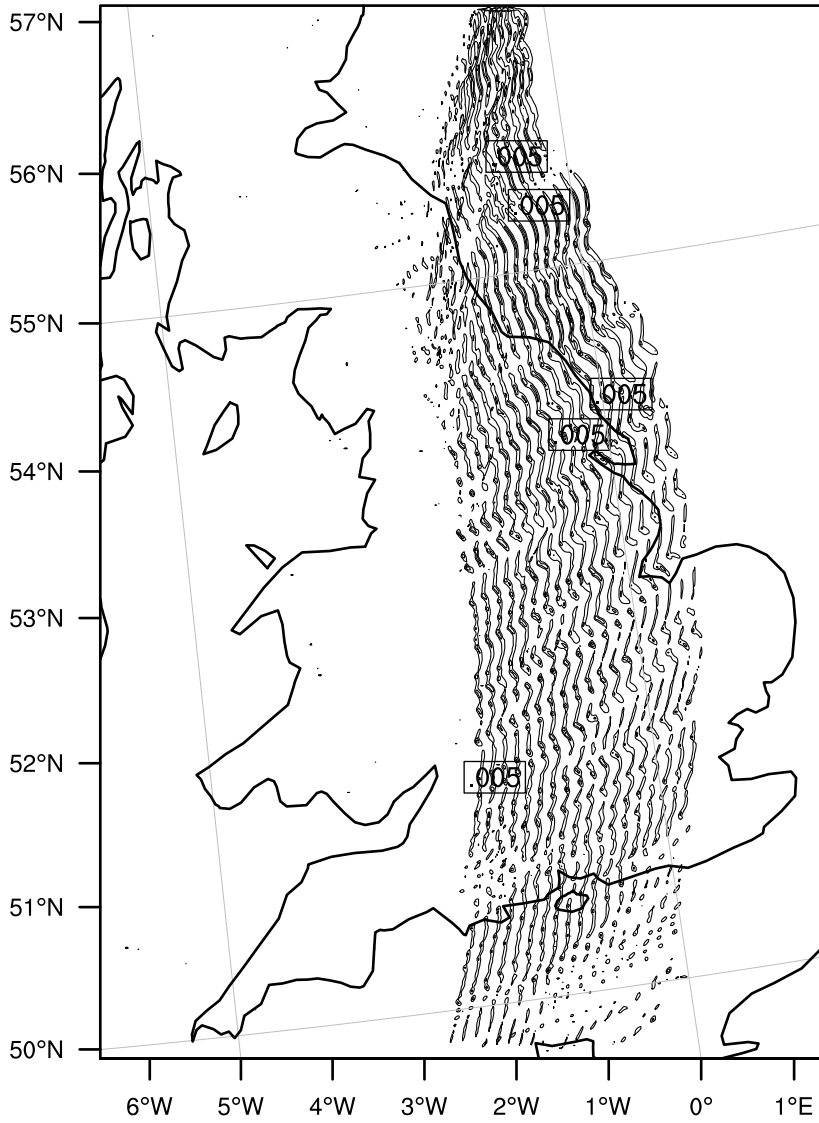

Init: 2007-09-24_00:00:00
Valid: 2007-09-24_08:00:00

OUTPUT FROM WRF V3.8.1 MODEL
WE = 551 ; SN = 801 ; Levels = 90 ; Dis = 1km ; Phys Opt = 8 ; PBL Opt = 2 ; Cu Opt = 0