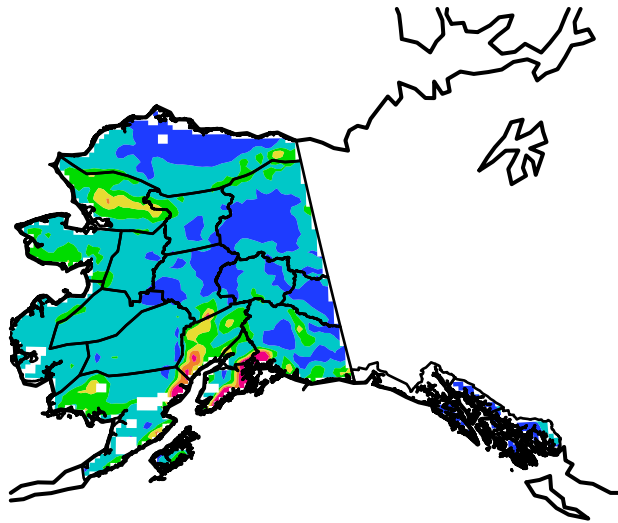

ERA-Clim-Aug(1982-2010)

Precip(mm/day)