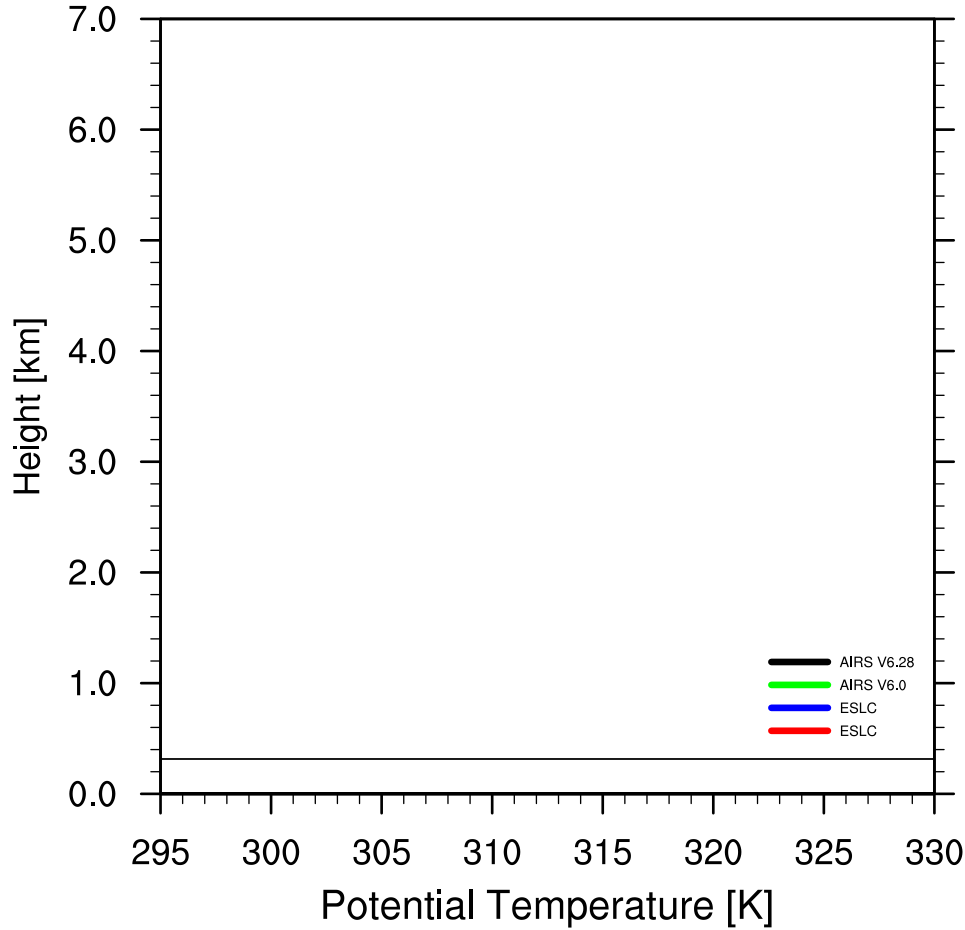

04 JUL 2015

SGP to AIRS obs. dist. = km

AIRS @

AIRS @

# CALIPSO Total Attenuated Backscatter