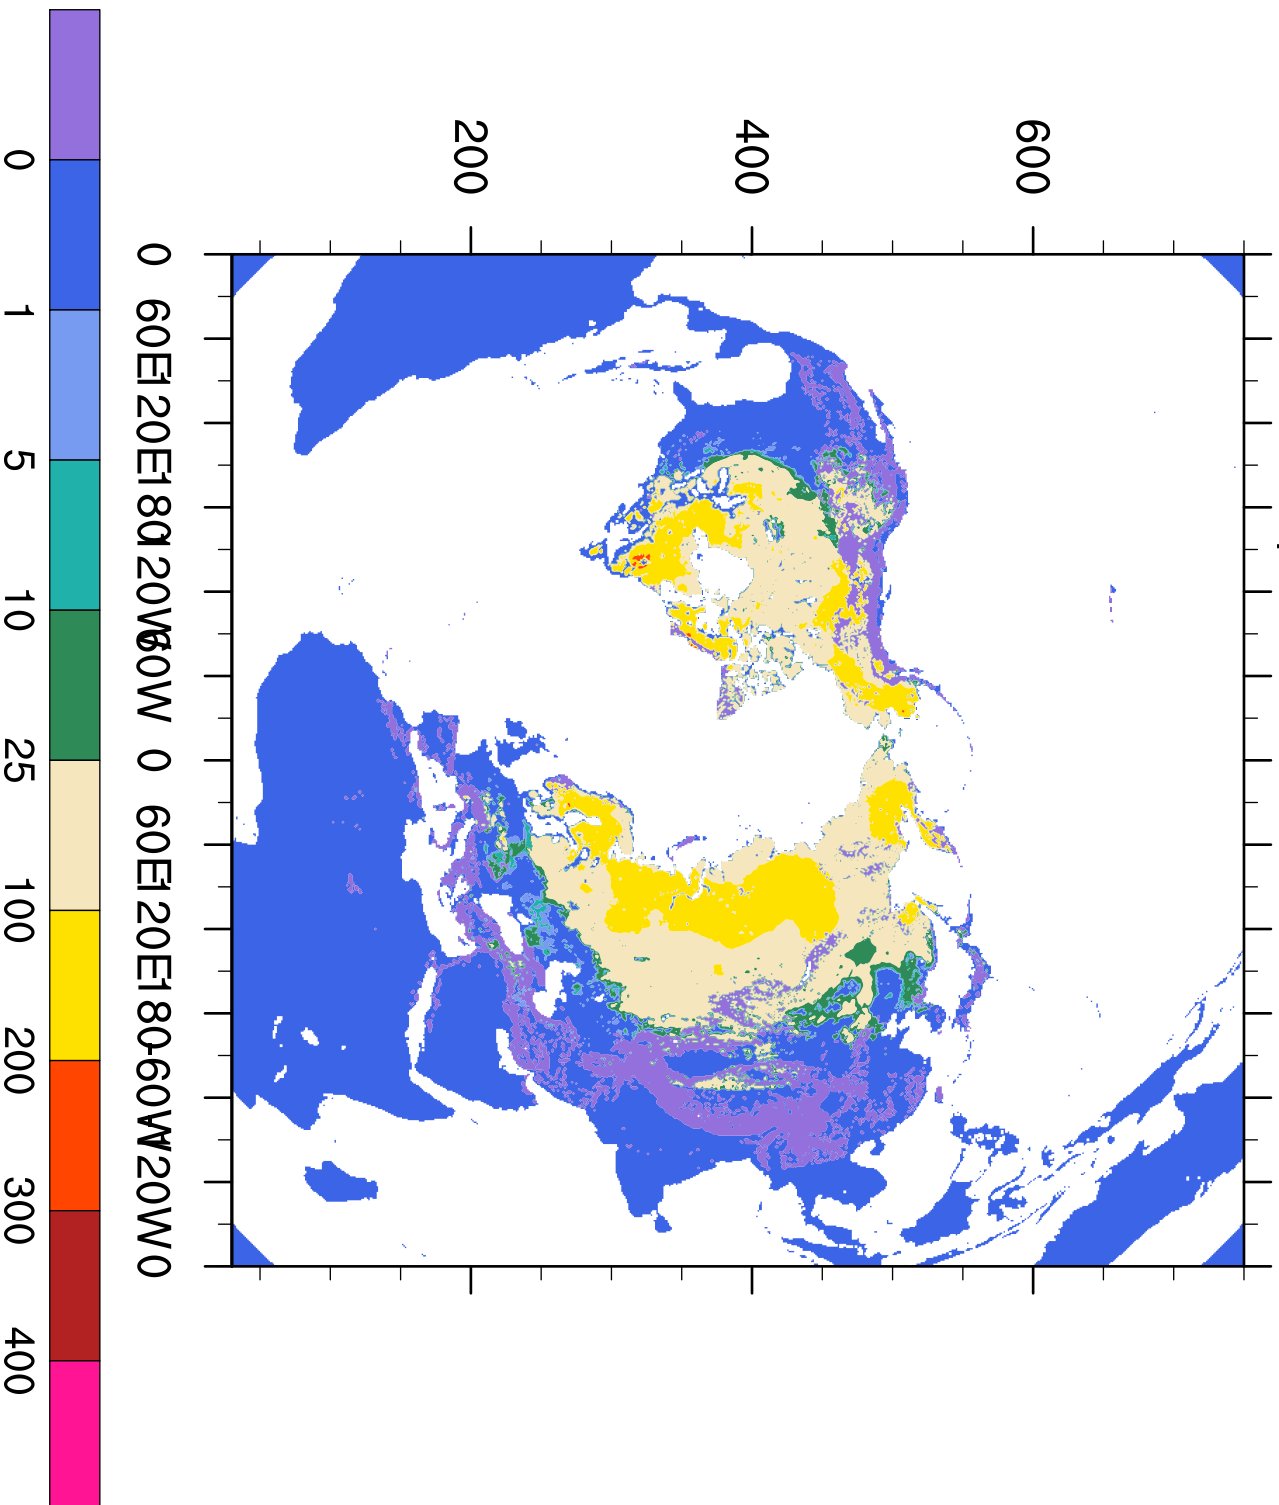

# gsn\_csm\_contour

snow water equivalent

# gsn\_csm\_contour\_map\_polar

snow water equivalent