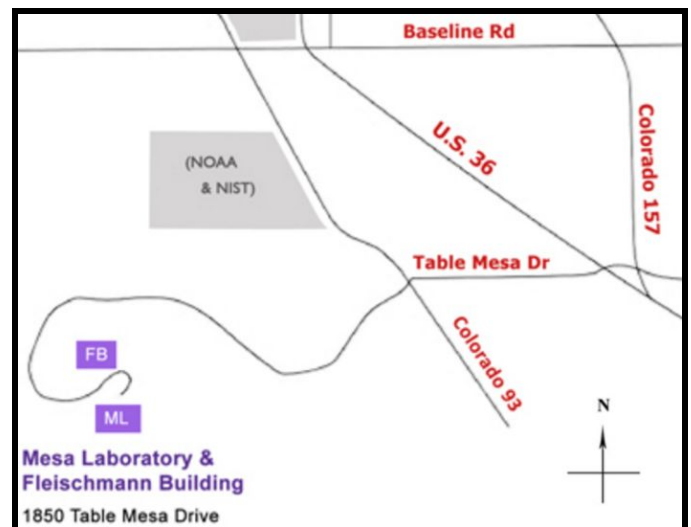

When: Thursday, November 7, 2019

- 6:00 PM – Arrive, light refreshments served
- 6:30 PM – Welcome
- 6:30-7:15 PM – Presentation
- 7:15-7:30 PM – Q&A
- 7:30 PM – Meeting Adjourns

Where:

National Center for Atmospheric Research,
Mesa Laboratory
Main Seminar Room (ML-132)
1850 Table Mesa Drive, Boulder, CO

How Do I Get There?

Driving Directions from Denver:

- Take US-36 (Boulder Turnpike) West
- Exit US-36 at CO-157/Foothills Parkway.
- Keep right, follow signs for S Boulder Road/Table Mesa Drive.
- Turn left (West) onto S Boulder Road/Table Mesa Drive.
- Continue West on Table Mesa Drive, up the hill, and enter into the parking lot.