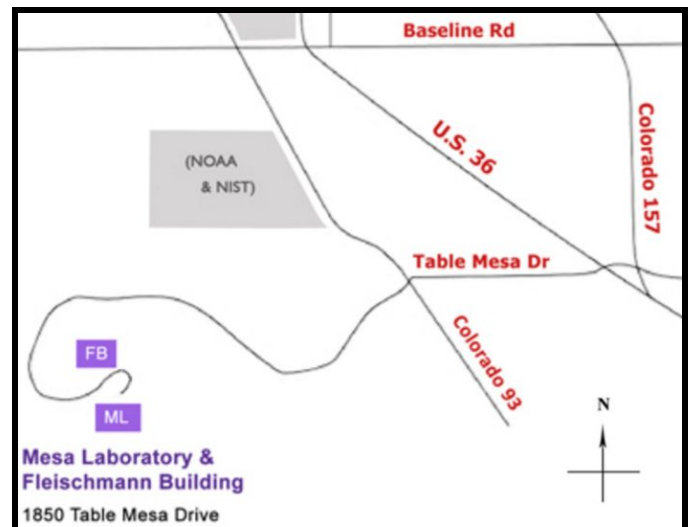

## **Where:**

National Center for Atmospheric Research,  
Mesa Laboratory  
Main Seminar Room (ML-132)  
1850 Table Mesa Drive, Boulder, CO

## **How Do I Get There?**

Driving Directions from Denver:

- Take US-36 (Boulder Turnpike) West
- Exit US-36 at CO-157/Foothills Parkway.
- Keep right, follow signs for S Boulder Road/Table Mesa Drive.
- Turn left (West) onto S Boulder Road/Table Mesa Drive.
- Continue West on Table Mesa Drive, up the hill, and enter into the parking lot.